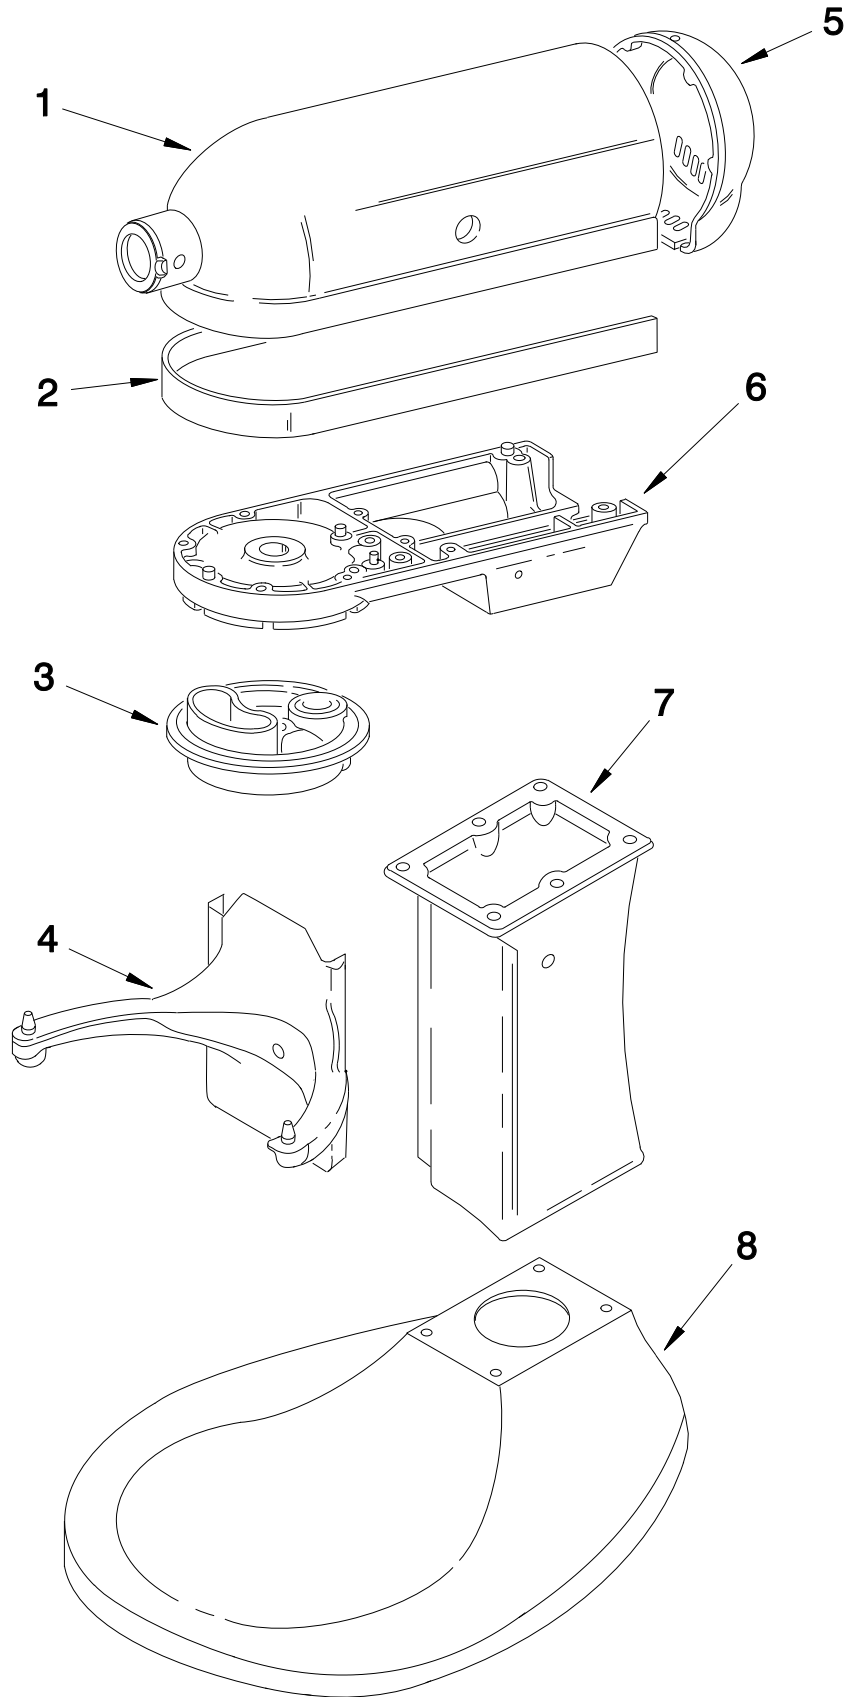

MOTOR AND CONTROL UNIT PARTS

<u>Illus.</u> <u>No.</u>	<u>Part No.</u>	<u>Description</u>	<u>Illus.</u> <u>No.</u>	<u>Part No.</u>	<u>Description</u>	<u>Illus.</u> <u>No.</u>	<u>Part No.</u>	<u>Description</u>
1	110679	Screw	15	9701501	Seal, End	29		Cord, Power
2	116241	Washer, Spring	16	3180526	Bearing and Bracket Assembly		W10240586	Black (China)
3		Control, Speed Assembly	17	3180238	Washer, Felt	30	W10354309	Phase Control, 230 Volt
	9709276	Black	19	9701584	Seal, Foam	31	W10477041	Armature and Bearing Assembly, 240 Volt
4	3183680	Spring, Control Plate	20	W10068270	Washer, Lock	32	4162634	Sleeve, Motor Stud
5	3184176	Link, Speed and Cam Assembly	21	240680	Insert, Brush Holder	33	3184609	Screw
6	240205	Spring, Flat	22	W10380496	Brush, Cap and Spring	34	3179908	Housing, Brush Holder
7	240769	Screw, Stator	23	9707926	Screw, Set	35	4162546	Brush Holder Assembly
8	W10477033	Field Assembly, 240 Volt	24	116286	Spring, Seat-Cap			
9	W10131078	Nut	25	116287	Spring, Cap			
10	9704324	Washer, Ball Bearing (Front)	26		Cap, Brush Holder			
12	W10068260	Screw		3184212	Black			
13	16998	Stud, Governor Drive	27	W10330804	Governor Assembly			
14	W10323376	Washer, Spacing	28	W10119326	Control Plate Assembly			

COLOR VARIATION PARTS