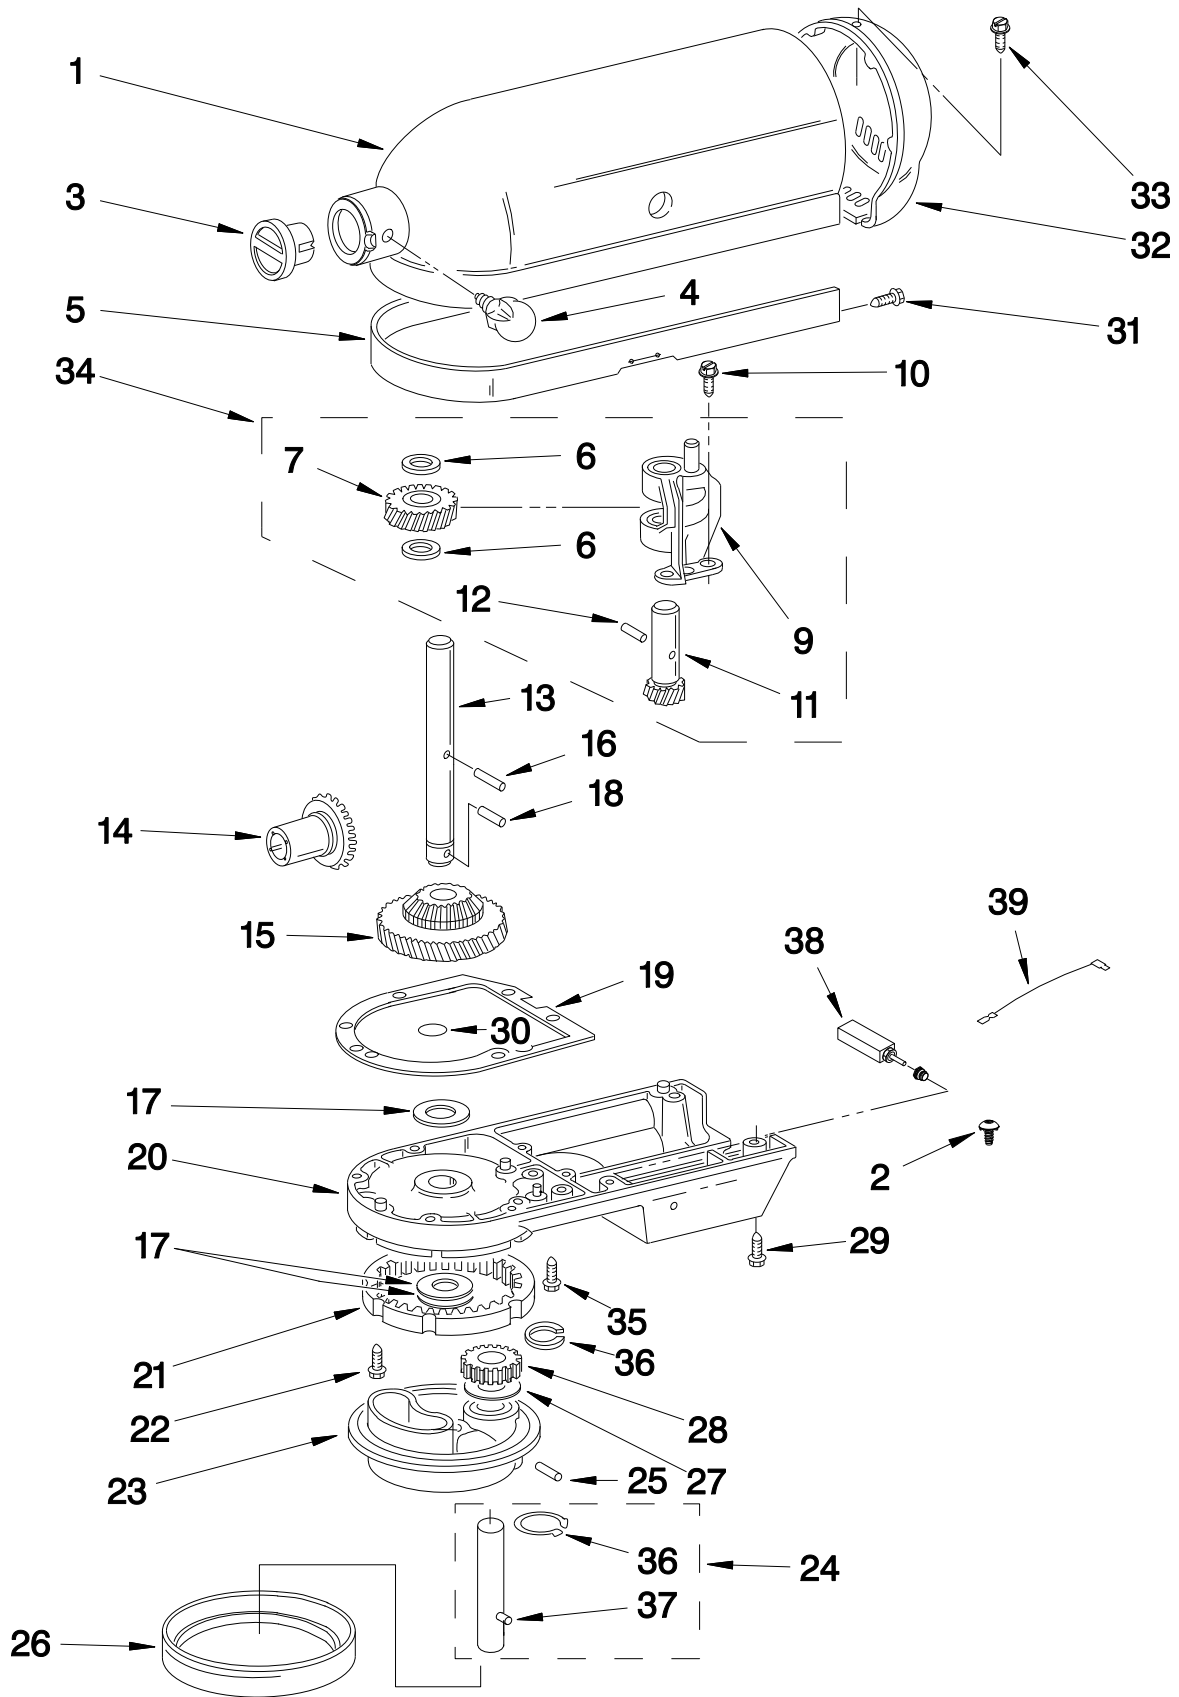

KitchenAid®

5 QT STAND MIXER

MODELS:

5KPM5CER0 (Empire Red)
5KPM5CWH0 (White)

CASE, GEARING AND PLANETARY UNIT PARTS

CASE, GEARING AND PLANETARY UNIT PARTS

<u>Illus.</u> <u>No.</u>	<u>Part No.</u>	<u>Description</u>	<u>Illus.</u> <u>No.</u>	<u>Part No.</u>	<u>Description</u>	<u>Illus.</u> <u>No.</u>	<u>Part No.</u>	<u>Description</u>
1		Gearcase Motor Housing (Refer to Color Variation Parts Page)	15	9709627	Gear, Center Bevel Pinion	30	67500-55	"O" Ring
2	3400834	Screw	16	240018-1	Pin, Agitator Shaft	31	311932	Screw
3		Cap, Attachment Hub	17	W10323378	Washer	32		Cover, End (Refer to Color Variation Parts Page)
4	242765-2	Chrome Thumb Screw	18	9705443	Pin, Grooved	33	241877	Screw
	9709194	Black	19	4162324	Gasket, Transmission	34	240309-2	Worm Gear Bracket and Gear Assembly
5		Band, Trim (Refer to Color Variation Parts Page)	20		Lower Gear Case (Refer to Color Variation Parts Page)	35	9708653	Screw
6	W10323373	Washer, Fiber	21	9703904	Gear, Internal	36	9703438	Ring, Retaining
7	W10112253	Gear, Worm	22	9708651	Screw	37	9704677	Pin, Groove
9	240308	Bracket, Worm Gear and Bearing	23		Planetary (Refer to Color Variation Parts Page)	38	9705132	Filter, RFI
10	3400022	Screw	24	3184052	Shaft, Agitator	39	9702311	Lead, Filter
11	240210-2	Gear, Pinion and Shaft	25	240018-1	Pin, Agitator Shaft			
12	9705444	Pin, Grooved	26	240285	Ring, Planetary Drip (Standard)			
13	240026	Shaft, Vertical Center	27	9706090	Washer			
14	9705130	Gear, Attachment Hub	28	9703903	Gear, Pinion			
			29	9708652	Screw			