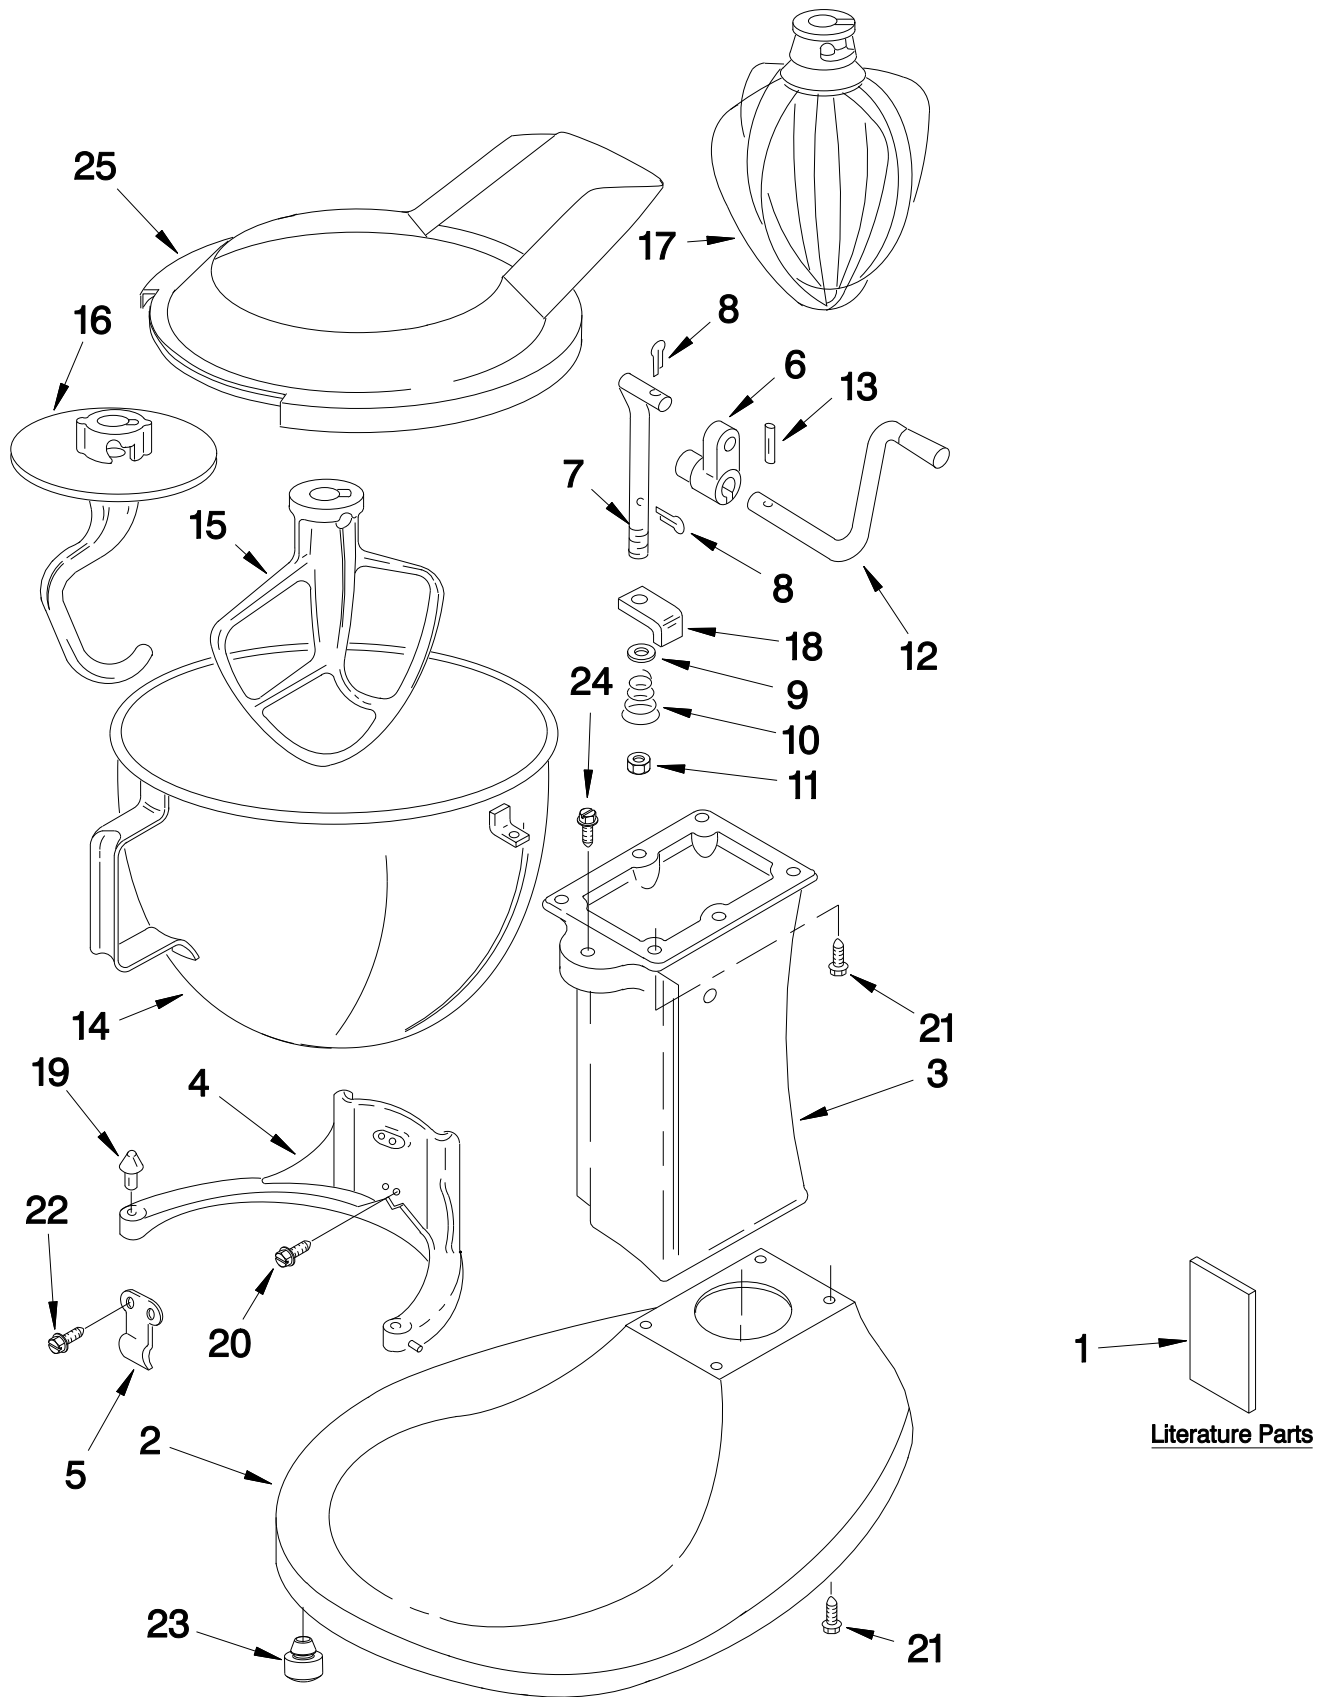

CASE, GEARING AND PLANETARY UNIT PARTS

<u>Illus.</u> <u>No.</u>	<u>Part No.</u>	<u>Description</u>	<u>Illus.</u> <u>No.</u>	<u>Part No.</u>	<u>Description</u>	<u>Illus.</u> <u>No.</u>	<u>Part No.</u>	<u>Description</u>
1		Gearcase Motor Housing (Refer to Color Variation Parts Page)	15	9709627	Gear, Center Bevel Pinion	30	67500-55	"O" Ring
2	3400834	Screw	16	240018-1	Pin, Agitator Shaft	31	311932	Screw
3		Cap, Attachment Hub	17	W10323378	Washer	32		Cover, End (Refer to Color Variation Parts Page)
4	242765-2	Chrome Thumb Screw	18	9705443	Pin, Grooved	33	241877	Screw
	9709194	Black	19	4162324	Gasket, Transmission	34	240309-2	Worm Gear Bracket and Gear Assembly
5		Band, Trim (Refer to Color Variation Parts Page)	20		Lower Gear Case (Refer to Color Variation Parts Page)	35	9708653	Screw
6	W10323373	Washer, Fiber	21	9703904	Gear, Internal	36	9703438	Ring, Retaining
7	W10112253	Gear, Worm	22	9708651	Screw	37	9704677	Pin, Groove
9	240308	Bracket, Worm Gear and Bearing	23		Planetary (Refer to Color Variation Parts Page)	38	9705132	Filter, RFI
10	3400022	Screw	24	3184052	Shaft, Agitator	39	9702311	Lead, Filter
11	240210-2	Gear, Pinion and Shaft	25	240018-1	Pin, Agitator Shaft			
12	9705444	Pin, Grooved	26	240285	Ring, Planetary Drip (Standard)			
13	240026	Shaft, Vertical Center	27	9706090	Washer			
14	9705130	Gear, Attachment Hub	28	9703903	Gear, Pinion			
			29	9708652	Screw			

BASE AND PEDESTAL UNIT PARTS