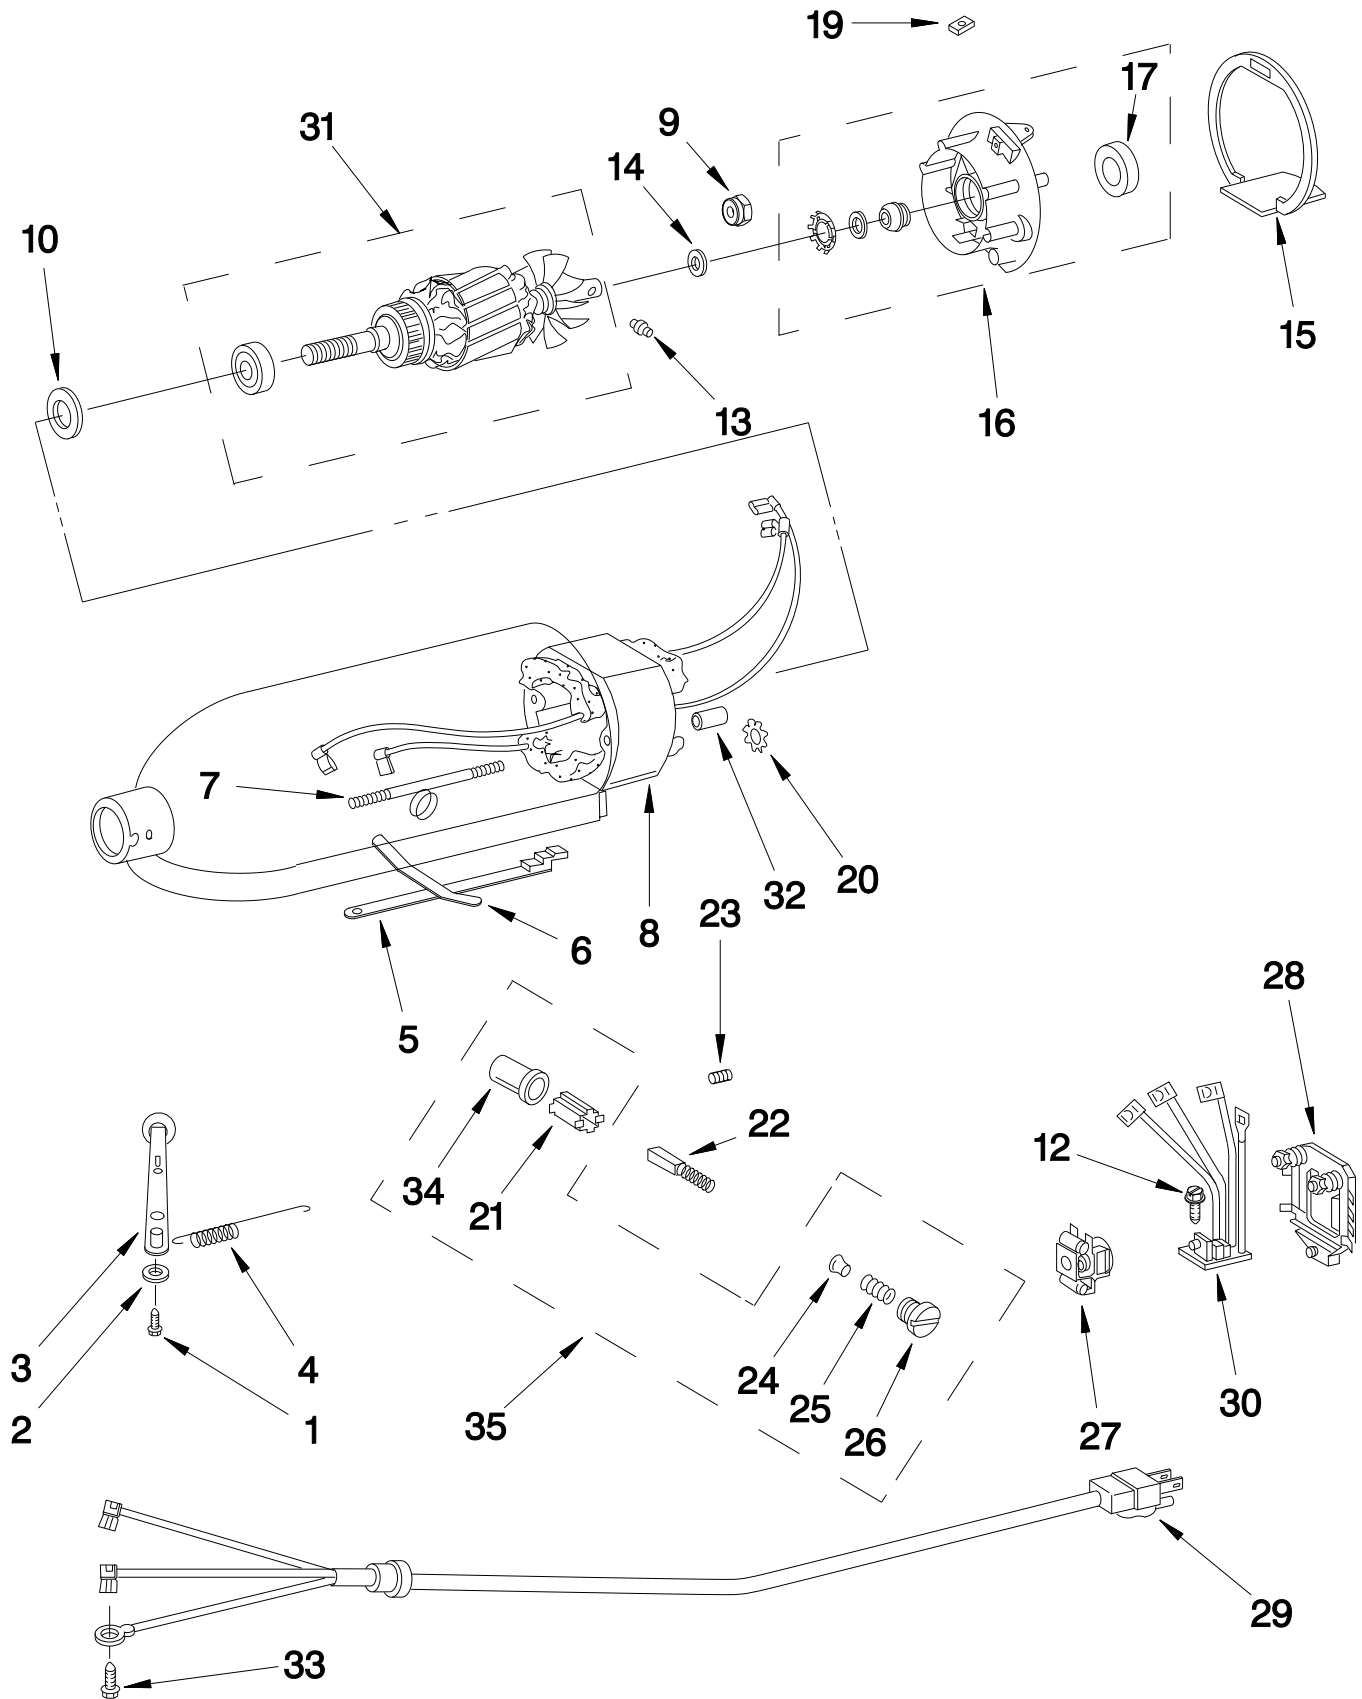

MOTOR AND CONTROL UNIT PARTS

MOTOR AND CONTROL UNIT PARTS

<u>Illus.</u> <u>No.</u>	<u>Part No.</u>	<u>Description</u>	<u>Illus.</u> <u>No.</u>	<u>Part No.</u>	<u>Description</u>	<u>Illus.</u> <u>No.</u>	<u>Part No.</u>	<u>Description</u>
1	110679	Screw	15	9701501	Seal, End	29		Cord, Power
2	116241	Washer, Spring	16	3180526	Bearing and Bracket Assembly		W10240586	Black (China)
3		Control, Speed Assembly	17	3180238	Washer, Felt	30	W10354309	Phase Control, 230 Volt
	9709276	Black	19	9701584	Seal, Foam	31	W10477041	Armature and Bearing Assembly, 240 Volt
4	3183680	Spring, Control Plate	20	W10068270	Washer, Lock	32	4162634	Sleeve, Motor Stud
5	3184176	Link, Speed and Cam Assembly	21	240680	Insert, Brush Holder	33	3184609	Screw
6	240205	Spring, Flat	22	W10380496	Brush, Cap and Spring	34	3179908	Housing, Brush Holder
7	240769	Screw, Stator	23	9707926	Screw, Set	35	4162546	Brush Holder Assembly
8	W10477033	Field Assembly, 240 Volt	24	116286	Spring, Seat-Cap			
9	W10131078	Nut	25	116287	Spring, Cap			
10	9704324	Washer, Ball Bearing (Front)	26		Cap, Brush Holder			
12	W10068260	Screw		3184212	Black			
13	16998	Stud, Governor Drive	27	W10330804	Governor Assembly			
14	W10323376	Washer, Spacing	28	W10119326	Control Plate Assembly